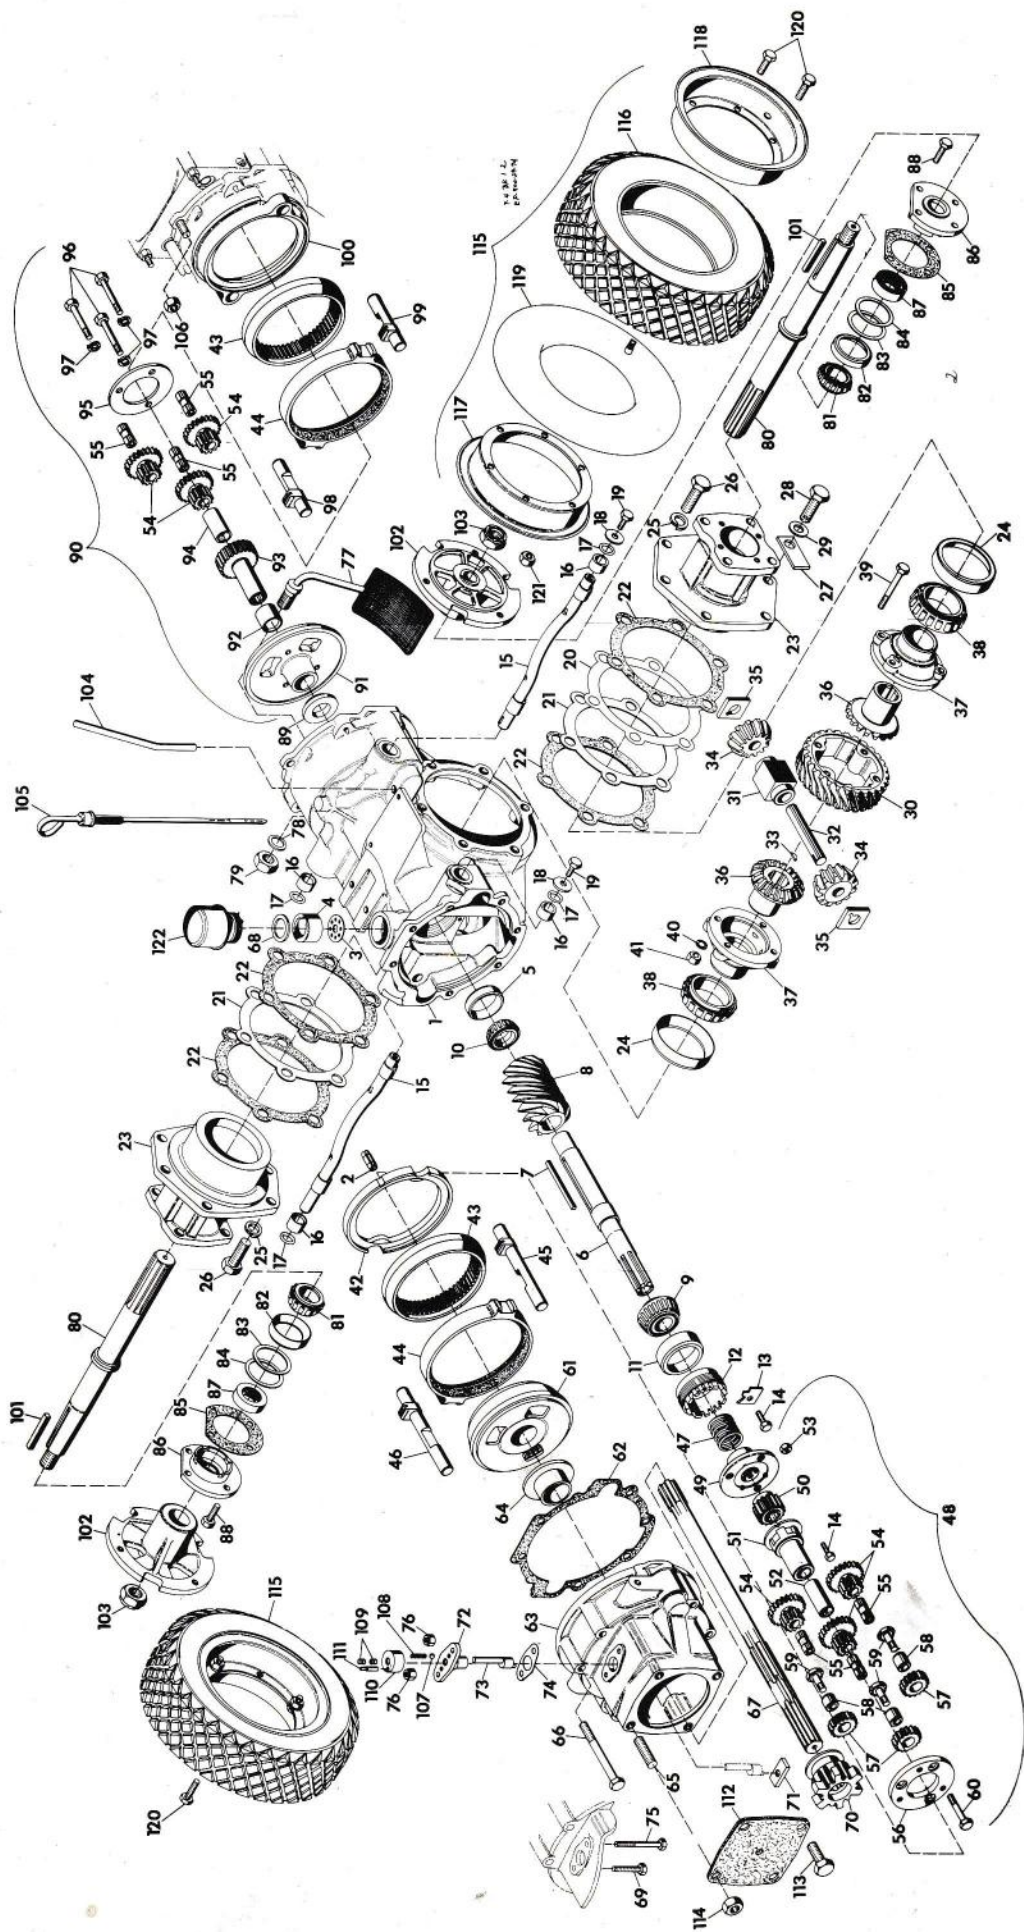

ITEM NO.	PART NO.	DESCRIPTION
1	10388P1	Chassis
2	13456P1	Pin, Roller
3	12727P1	Baffle, Filler Neck
4	12593P1	Neck, Oil Filler
5	10390P1	Bearing, Roller Cup
6	12647P1	Shaft, Worm
7	12668P1	Key, Worm
8	13495P1	Gear, Worm 6 Lead
	13494P1	Gear, Worm 4 Lead
	13496P1	Gear, Worm 8 Lead
9	12332P1	Bearing, Roller, Cone
10	10389P1	Bearing, Roller, Cone
11	12333P1	Bearing, Roller Cup
12	12635P1	Nut, Bearing Adjustment
13	12648P1	Nut, Adjusting
14	180018	Bolt Hex 1/4-20 x 5/8
15	12681P1	Shaft, Clutch Actuating
16	10618P1	Bushing
17	10663P1	O Ring 3/4 x 1
18	12694P1	Washer
19	180016	Bolt Hex 1/4-20 x 1/2
20	12595P1	Shim, Axle Housing .005
21	12596P1	Shim, Axle Housing .020
22	12597P1	Gasket
23	12128P1	Housing, Axle
24	12130P1	Bearing, Roller Cup
25	120384	Washer, Lock 1/2 Sp
26	180173	Bolt Hex 1/2-13 x 1
27	12594P1	Washer, Oil Drain
28	13624P1	Bolt, 1/2-13 x 1 Hex Hd Nylon Insert
29	120396	Washer, Flat 17/32 x 1-1/16 x .095
30	13498P1	Gear, Worm 6 Lead
	13497P1	Gear, Worm 4 Lead
	13499P1	Gear, Worm 8 Lead
31	12559P1	Block, Differential Thrust
32	12556P1	Pin, Spider Pinion
33	271089	Key Woodruff 1/8 x 3/8 Hard No. 213
34	12666P1	Gear, Bevel, Spider Pinion
35	12667P1	Block, Drive
36	12555P1	Gear, Bevel, Differential
37	12129P1	Housing, Differential
38	12131P1	Bearing, Roller, Cone
39	181623	Bolt Hex 5/16-24 x 2-3/4
40	138538	Washer Lock 5/16 Int Tooth
41	120368	Nut Hex 5/16-24
42	12636P1	Cup, Gear
43	12632P1	Gear, Spur, Internal
44	12644A1	Cup, Clutch Assembly
45	12677P1	Rod, Clutch Slide L.H.
46	12678P1	Rod, Clutch Slide R.H.
47	12663P1	Spacer, Spring Pin Plate
48	14922A1	Fwd Rev. Planet Assembly
49	12633P2	Plate, Model L Front Pin
50	12637P1	Gear, Spur, Sun Pinion
51	14923A1	Quill Bushing Assembly
52	12662P1	Bushing, .875 x 1.000 x 2
53	120375	Nut Hex 1/4-20