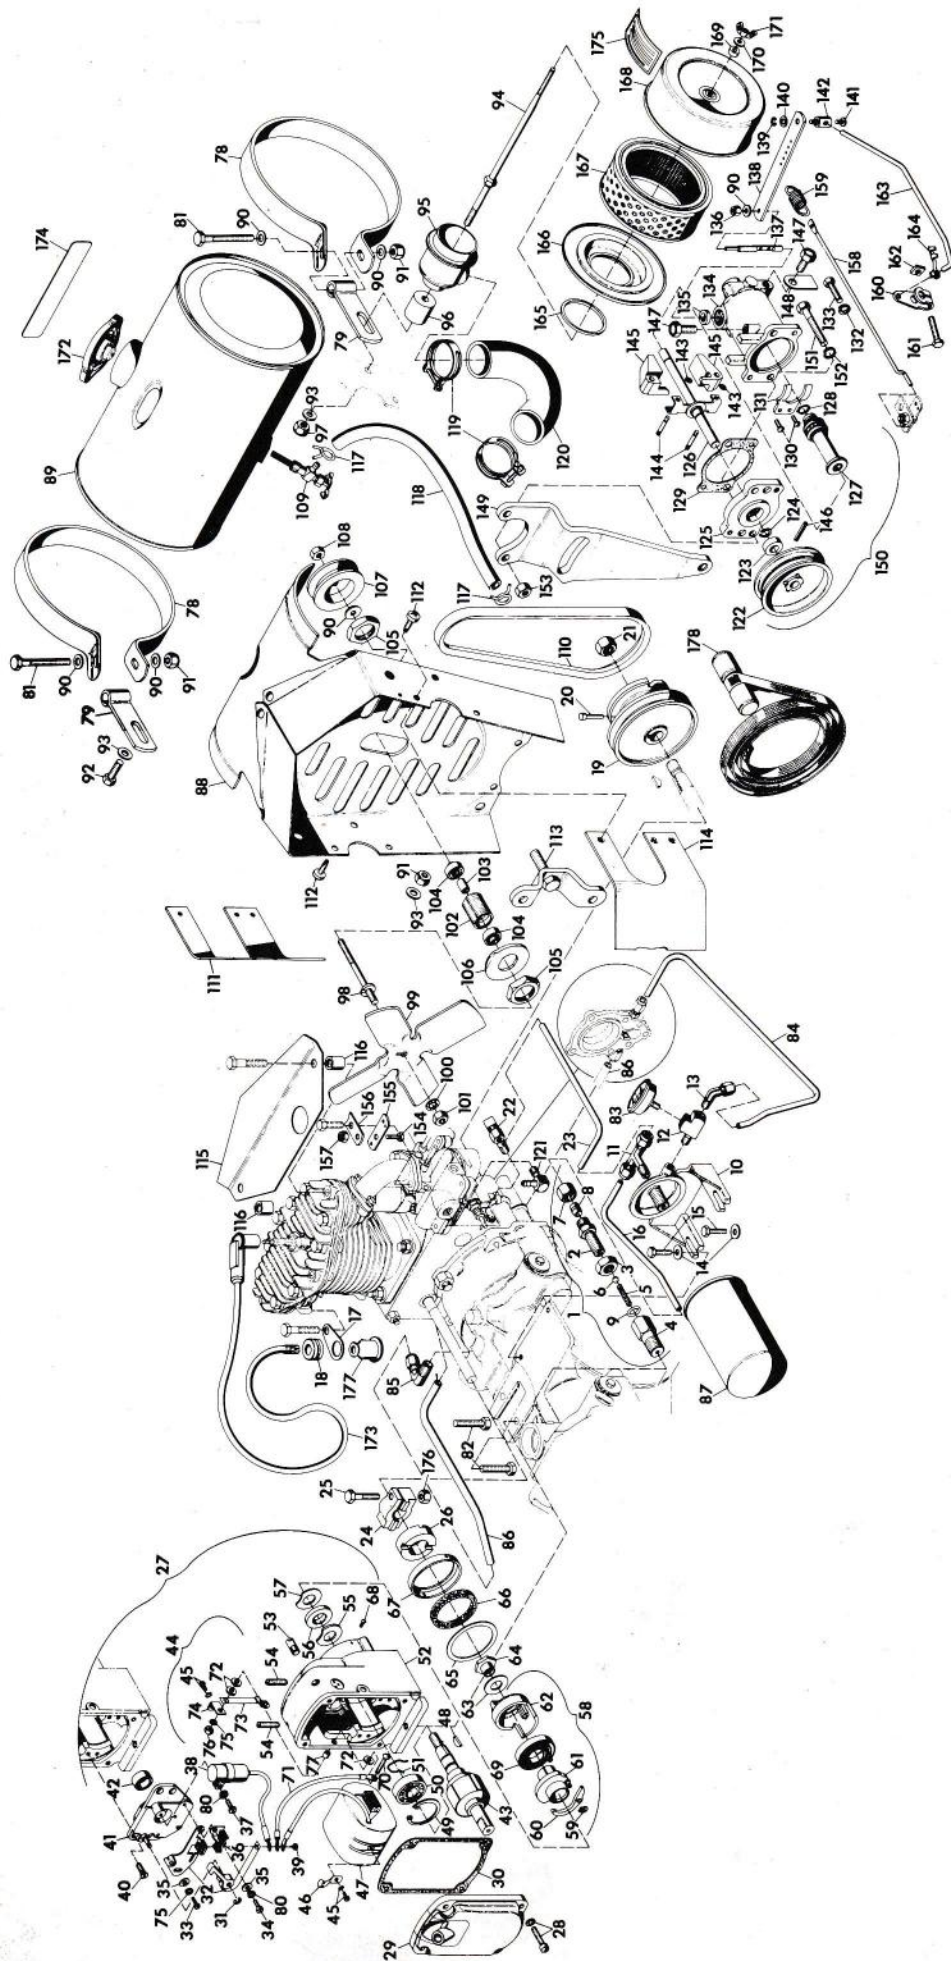

<u>ITEM NO.</u>	<u>PART NO.</u>	<u>DESCRIPTION</u>
1	10137A1	Valve, Relief
2	8230P1	Connector, Relief Valve
3	272123	Nut Jam 7/16-20 Hex
4	8231P1	Body, Relief Valve
5	12702P1	Spring
6	13570P1	Ball
7	13571P1	Nut
8	13572P1	Sleeve
9	6732P1	O Ring 7/16 x 5/8 x 3/32
10	12723P1	Bracket, Oil Filter
11	13065P1	Tee, Discharge Line
12	13064P1	Adapter, Oil Gauge
13	114798	Elbow 1/4 Ball Sleeve Asm.
14	120386	Washer, Flat 5/16 x 47/64 x .065
15	180021	Bolt Hex 1/4-20 x 7/8
16	8259P1	Line, Oil
17	12708P1	Bracket, Cable
18	12325P1	Grommet, Shifter
19	5745A1	Pulley, Fan Drive
20	5784P1	Stud, Drive Pulley
21	121358	Nut Hex 5/8-18
22	13507P1	Elbow
23	12725P1	Line Oil
24	20114P1	Coupling, Magneto
25	180081	Bolt Hex 5/16-18 x 1-1/4
26	12697P1	Float, Mag Fiber Member
27	13500A1	Magneto Fairbanks Morse
28	159947	Screw Mach 10-24 x 3/4 Pan Hd.
29	19096P1	Cap, End
30	19097P1	Gasket, End Cap
31	19098P1	Ring, Folcrom Pin Snap
32	12479P1	Point Set, CW
33	436666	Screw Mach 6-32 x 5/8 Pan Hd.
34	159582	Screw Mach 8-32 x 3/8 Pan Hd.
35	131015	Washer Flat 3/16 x 7/16 x .049
36	19103P1	Wick, Cam CW
37	436691	Screw Mach 8-32 x 1/4 Pan Hd.
38	13909P1	Condenser
39	144722	Pan Head Self Tapping Screw
40	436859	Screw Mach 8-32 x 3/8 Phos. Coated
41	19100P1	Support, Bearing
42	19101P1	Bearing, Cam End
43	19102P1	Rotor
44	19104P1	Switch Assembly
45	19105P1	Screw Special 6-32 x 1/4
46	19106P1	Clip, Coil
47	13884P1	Coil
48	19107P1	Key
49	19108P1	Ring Bearing Snap
50	19109P1	Bearing, Drive End
51	19110P1	Ring, Snap, Shaft
52	19112P1	Housing
53	19113P1	Pin, Pawl Stop
54	94008930	Set Screw, Headless Slotted Cup Point
55	19115P1	Seal, Inner Washer
56	19116P1	Seal, Shaft
57	19117P1	Seal, Outer Washer